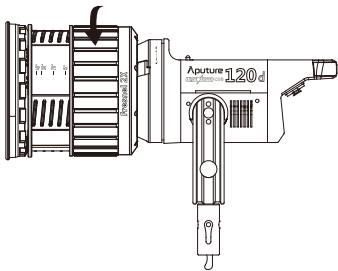

Fresnel 2X User Manual

Thanks for purchasing Aputure product.

Aputure Fresnel II is a totally revolutionary lighting accessory. With aputure unique optical design, it improves the output of a COB light twice as much as the original.

Install

Unlock

Zoom

Compatible accessories

1. With Grid (7")
2. With Bandoor Kit (7"), w/o Filters

* Grid and Bandoor kit are not included in Fresnel mount, please buy it base on your needs.

Specifications

Dimension	180x180x141mm/7x7x5.5"
Weight	1.24kg/2.73lbs
Beam angle	12-40°

Illumination data (1m)

	Flood	Spot
120d	20000lx / 1858fc	46000lx / 4275fc
120d II	23000lx / 2137fc	67000lx / 6227fc
300d	30000lx / 2788fc	78000lx / 7249fc