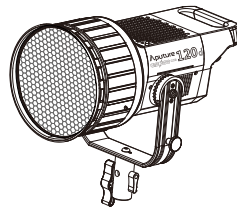

Compatible accessories

1. With Grid (7")
2. With Bandoor Kit (7"), w/o Filters

* Grid and Bandoor kit are not included in Fresnel mount, please buy it base on your needs.

Specifications

Dimension	180x180x141mm/7x7x5.5"
Weight	1.24kg/2.73lbs
Beam angle	12-40°

Illumination data (1m)

	Flood	Spot
120d	20000lx / 1858fc	46000lx / 4275fc
120d II	23000lx / 2137fc	67000lx / 6227fc
300d	30000lx / 2788fc	78000lx / 7249fc