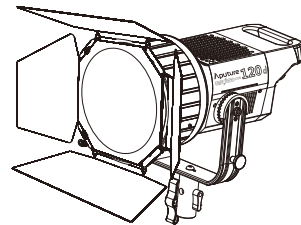

Compatible accessories

1. With Grid (7")
2. With Bandoor Kit (7"), w/o Filters

* Grid and Bandoor kit are not included in Fresnel mount, please buy it base on your needs.

Specifications

Dimension	180x180x141mm/7x7x5.5"
Weight	1.24kg/2.73lbs
Beam angle	12-40°

Illumination data (1m)

	Flood	Spot
120d	20000lx / 1858fc	46000lx / 4275fc
120d II	23000lx / 2137fc	67000lx / 6227fc
300d	30000lx / 2788fc	78000lx / 7249fc