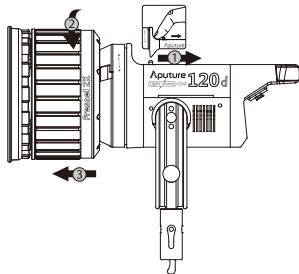

Fresnel 2X User Manual

Thanks for purchasing Aputure product.

Aputure Fresnel II is a totally revolutionary lighting accessory. With aputure unique optical design, it improves the output of a COB light twice as much as the original.

Install

Unlock

Zoom

Compatible accessories

1. With Grid (7")
2. With Bandoor Kit (7"), w/o Filters

* Grid and Bandoor kit are not included in Fresnel mount, please buy it base on your needs.

Specifications

Dimension	180x180x141mm/7x7x5.5"
Weight	1.24kg/2.73lbs
Beam angle	12-40°

Illumination data (1m)

	Flood	Spot
120d	20000lx / 1858fc	46000lx / 4275fc
120d II	23000lx / 2137fc	67000lx / 6227fc
300d	30000lx / 2788fc	78000lx / 7249fc