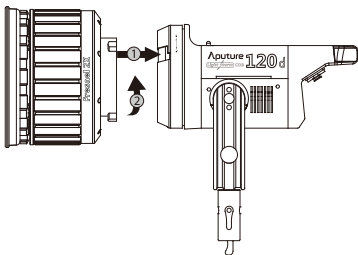

Fresnel 2X User Manual

Thanks for purchasing Aputure product.

Aputure Fresnel II is a totally revolutionary lighting accessory. With aputure unique optical design, it improves the output of a COB light twice as much as the original.

Install